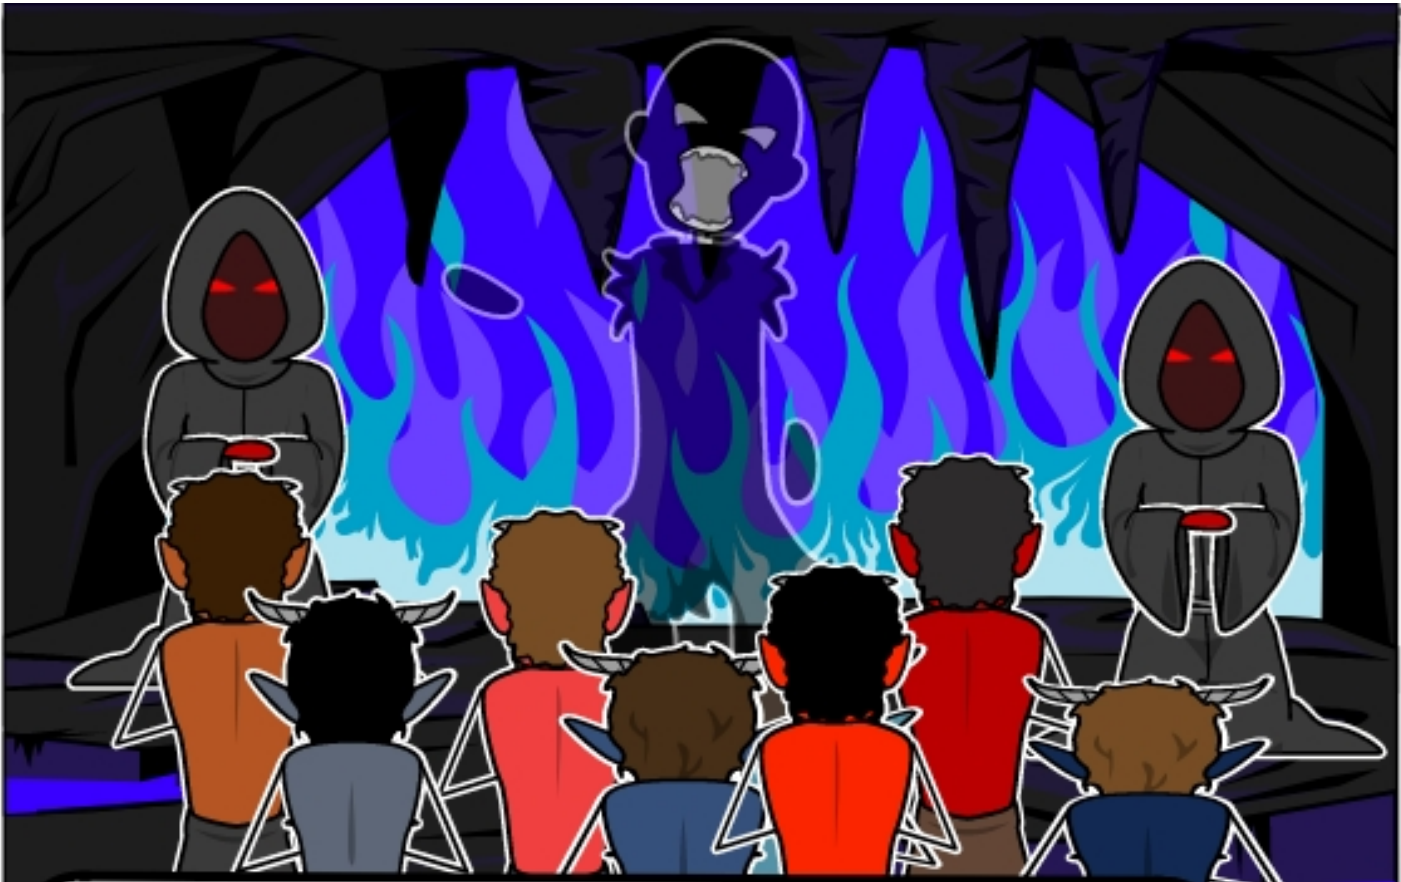

In a forbidden forest there was a cave that held the cries of lost souls...

In this cave these souls would become part of a skeleton legion.

A SKELETON LEGION LEADED BY...

ZERGEROTH The demon king and he waged war in all times using life fire which could give you the ability to travel through an era life or time. So using demons, with chaotic teleporing and insane agility; skeletons with uncountable numbers and variants too shadow mist sorcerers with unfathomable power he would conquer everything from villages to planets.

**In a forbidden forest
there was a cave that
held the cries of lost
souls...**

**In this cave these souls
would become part of a
skeleton legion.**

A SKELETON
LEGION LEADED
BY...

ZERGEROTH

The demon king and he waged war in all times using **life fire** which could give you the ability to travel through an era life or time. So using demons, with chaotic teleporting and insane agility; skeletons with uncountable numbers and variants too shadow mist sorcerers with unfathomable power he would conquer everything from villages to planets.

A stylized illustration of a futuristic city at night. The sky is dark blue with light blue clouds. The city features various buildings in shades of purple, teal, and light blue. A prominent feature is a large, white, dome-shaped structure with a central opening, situated on a circular platform. A speech bubble is positioned in the lower-left foreground, containing text. The overall style is clean and modern with bold outlines.